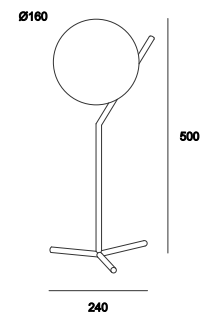

Flora tavolo: E27

2.40 Kg