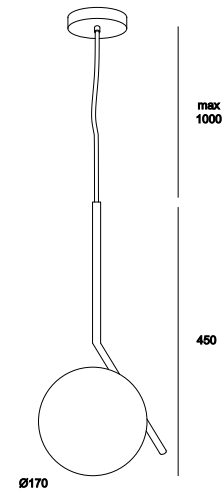

FLORA | suspension

Flora suspension E27

2,90 Kg