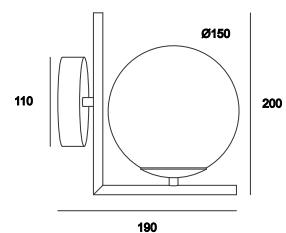

Flora applique E27

1,90 Kg