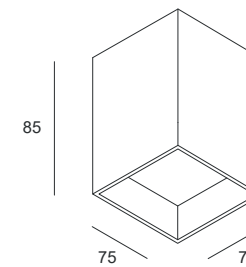

CUBO

CUBO | Ceiling

Cubo Ceiling

0,25 Kg

CUBO | Ceiling

Watt*	Lumen**	K	Emission
11W	1180	3000 K	Medium (35°)

Standby Power: 0 | Mains Standby Power: 0 | Power Int.: 230 Vac 50Hz
 *LED Power **Total Luminaire Output Flux @Tamb 25° - 4000°K
 Consider an 8% reduction in output flux for 3000°K LED sources