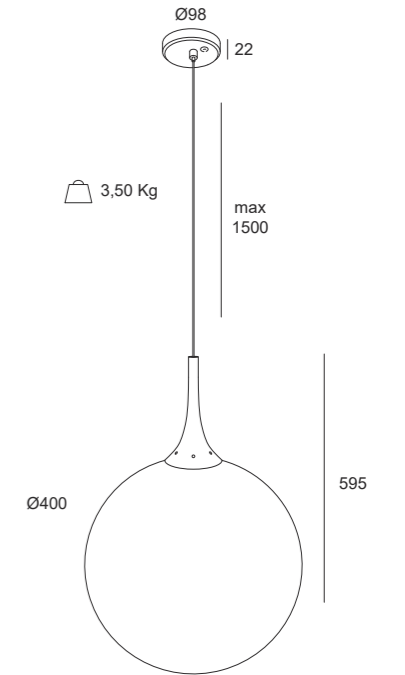

PENELOPE

PENELOPE | sospensione

Circular luminaire for suspended installation, made of blown glass, lamp holder fitting in powder-coated aluminium. Luminaire supplied with suspension kit complete with cables L.1500mm. Suitable for lighting commercial activities, shops, multi-purpose environments or private residences.

Source

E27 max. 60W, not supplied with the appliance.

Optics

Rotosymmetrical (see table alongside).

Power supply

No electronic ballast, available in the standard version (on-off), dimmable (phase-cut). Power supply 220-240Vac 50/60Hz.

Penelope mini sospensione E27

Penelope medium sospensione E27

Penelope maxi sospensione E27

PENELOPE | sospensione

Sorgente Light source	Watt LED*	ØDiametro mm ØDiameter mm	Alimentazione Power supply	Colore Colour
E27	60W	150 300 400	ON-OFF	<input type="checkbox"/> white