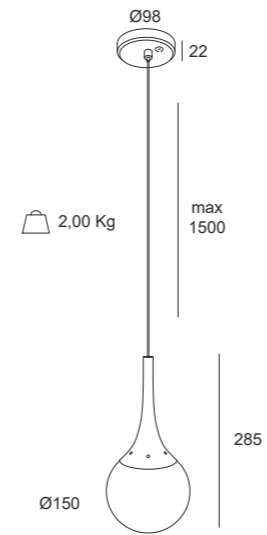

PENELOPE

PENELOPE | sospensione

Circular luminaire for suspended installation, made of blown glass, lamp holder fitting in powder-coated aluminium. Luminaire supplied with suspension kit complete with cables L.1500mm. Suitable for lighting commercial activities, shops, multi-purpose environments or private residences.

Source

E27 max. 60W, not supplied with the appliance.

Optics

Rotosymmetrical (see table alongside).

Power supply

No electronic ballast, available in the standard version (on-off), dimmable (phase-cut). Power supply 220-240Vac 50/60Hz.

Penelope mini sospensione E27

Penelope medium sospensione E27

Penelope maxi sospensione E27

PENELOPE | sospensione

Sorgente Light source	Watt LED*	ØDiametro mm ØDiameter mm	Alimentazione Power supply	Colore Colour
E27	60W	150 300 400	ON-OFF	<input type="checkbox"/> white