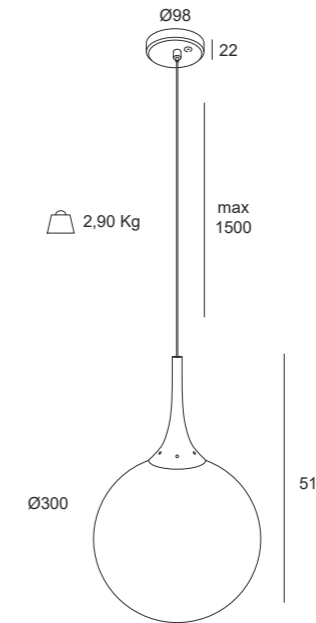

PENELOPE

PENELOPE | sospensione

Circular luminaire for suspended installation, made of blown glass, lamp holder fitting in powder-coated aluminium. Luminaire supplied with suspension kit complete with cables L.1500mm. Suitable for lighting commercial activities, shops, multi-purpose environments or private residences.

Source

E27 max. 60W, not supplied with the appliance.

Optics

Rotosymmetrical (see table alongside).

Power supply

No electronic ballast, available in the standard version (on-off), dimmable (phase-cut). Power supply 220-240Vac 50/60Hz.

Penelope mini sospensione E27

Penelope medium sospensione E27

Penelope maxi sospensione E27

PENELOPE | sospensione

Sorgente Light source	Watt LED*	ØDiametro mm ØDiameter mm	Alimentazione Power supply	Colore Colour
E27	60W	150 300 400	ON-OFF	<input type="checkbox"/> white