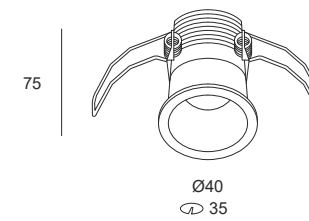

CLEO

CLEO | Recessed

Cleo Recessed

0,10 Kg

CLEO | Recessed

Watt*	Lumen**	øDiameter mm	K	Emission
4,8W	330	40mm	3000 K	Medium (31°)

Standby Power: 0 | Mains Standby Power: 0 | Power Int.: 230 Vac 50Hz
 *LED Power **Total Luminaire Output Flux @Tamb 25° - 4000°K
 Consider an 8% reduction in output flux for 3000°K LED sources