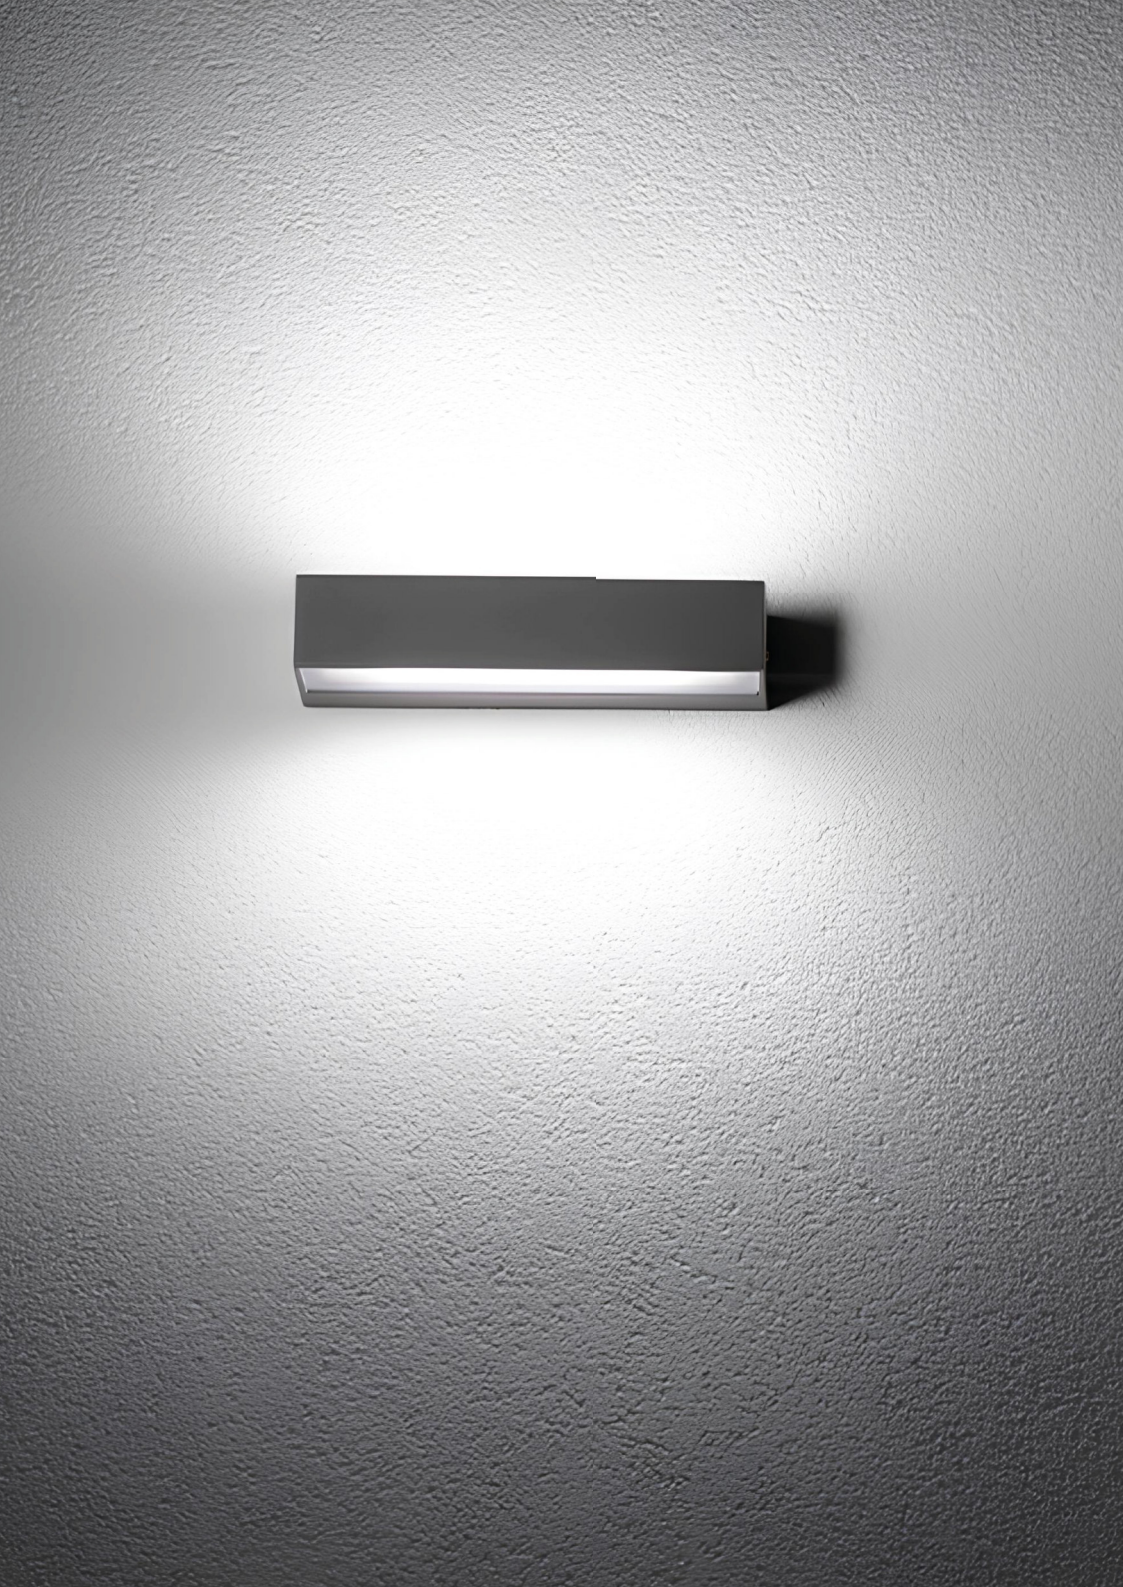

NIZZA | applique