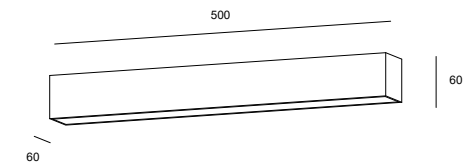

NIZZA | applique

Nizza applique

1,10 Kg

Nizza maxi applique

2,75 Kg

NIZZA | applique

Watt*	Lumen**	L Lunghezza	K	Emissione
7W	590	250 mm	3000 K	Mono-emissione Bi-emissione
14W	1080	250 mm		
14W	1080	500 mm		
26W	1960	500 mm		

Connettori

Connettori IP

Colori

Caratteristiche