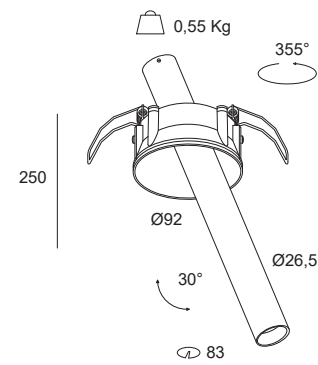

IDEA

IDEA | Adjustable Recessed Light

Idea Adjustable Recessed Light

IDEA | Adjustable Recessed Light

Watt*	Lumen**	øDiameter mm	K	Emission
7W	834	6,5 (tube) 92 (vain)	3000 K 4000 K	Medium (32°)

Standby Power: 0 | Mains Standby Power: 0 | Current: 350mA
 *LED Power **Total Luminaire Output @ Tamb 25° - 4000°K
 Consider an 8% reduction in output flux for 3000°K LED sources